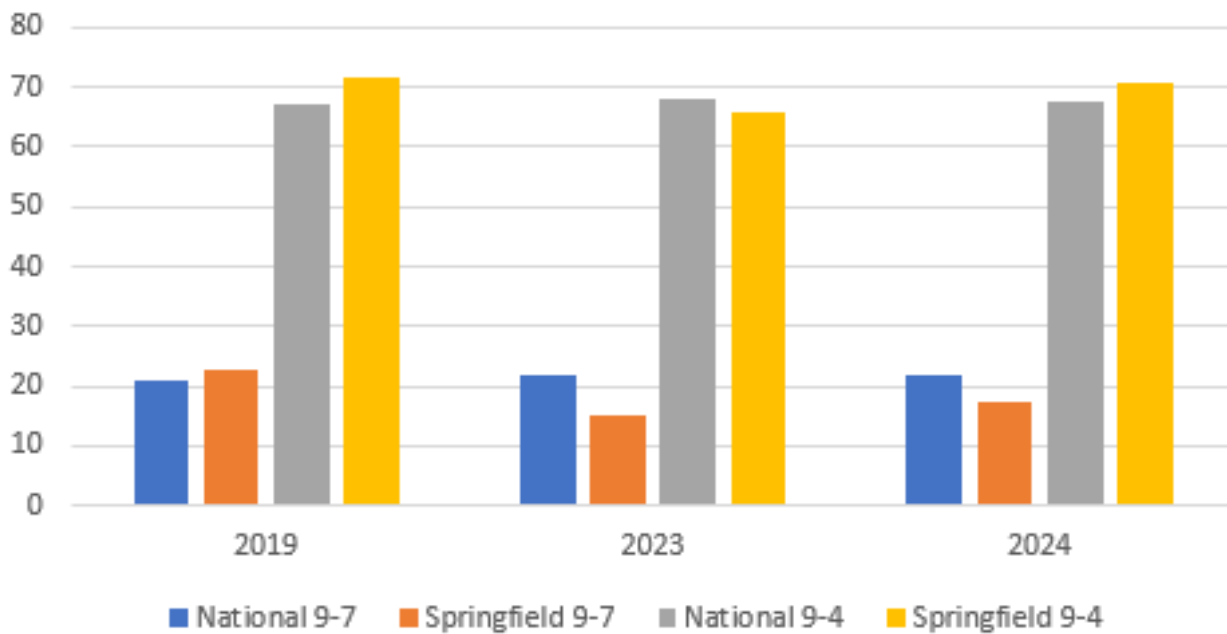

Improvements since 2023

Other Qualifications

- Statistics (Year 10) 100% of pupils achieved a standard pass Further Maths: 53% of pupils achieved a standard pass (21% of pupils achieved Grades 9-7)
- Childcare: 86% of pupils achieved a pass
- 1 Japanese grade 9
- 1 Spanish grade 5