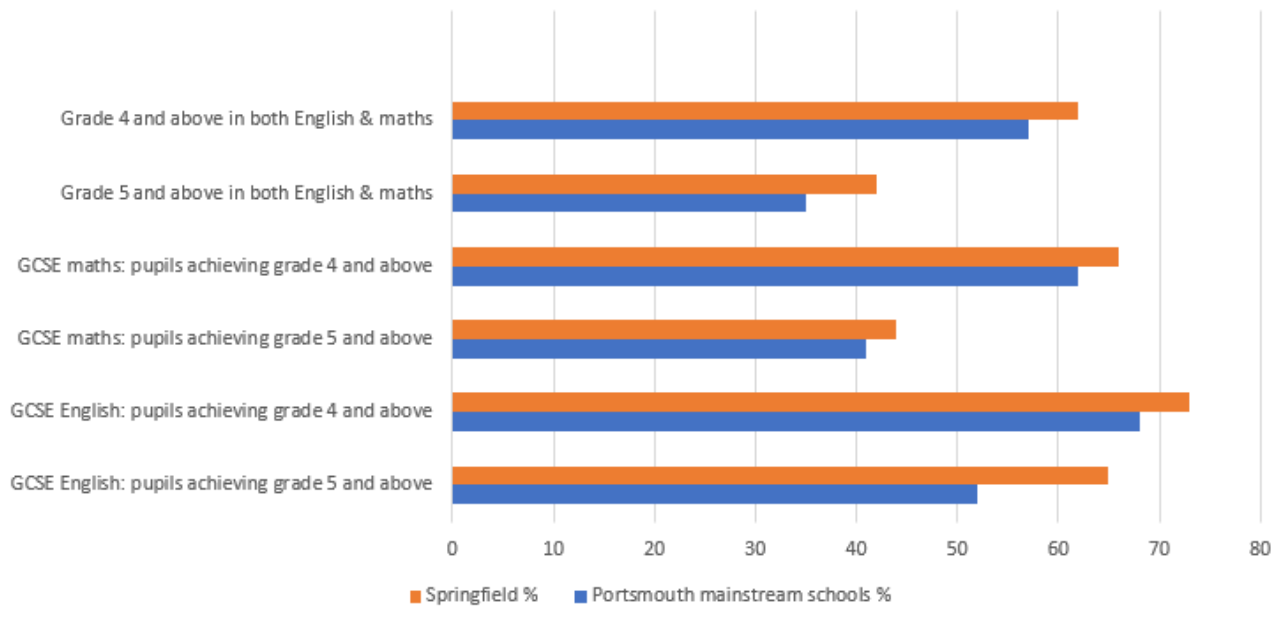

Provisional 2024 GCSE Results

Cohort Size	230
KS2 Average	104
Entered EBacc	60%
EBacc Strong Pass	13%
EBacc Standard Pass	23%
English & Maths (9-7)	10%
English & Maths Strong Pass	42%
English & Maths Standard Pass	63%
5 GCSEs or Equivalent (9-5)	51%
5 GCSEs or Equivalent including English and Maths (9-5)	41%
5 GCSEs or Equivalent (9-4)	65%
5 GCSEs or Equivalent including English and Maths (9-4)	61%

Springfield compared to other Portsmouth mainstream schools

Improvements since 2023

Other Qualifications

- Statistics (Year 10) 100% of pupils achieved a standard pass Further Maths: 53% of pupils achieved a standard pass (21% of pupils achieved Grades 9-7)
- Childcare: 86% of pupils achieved a pass
- 1 Japanese grade 9
- 1 Spanish grade 5